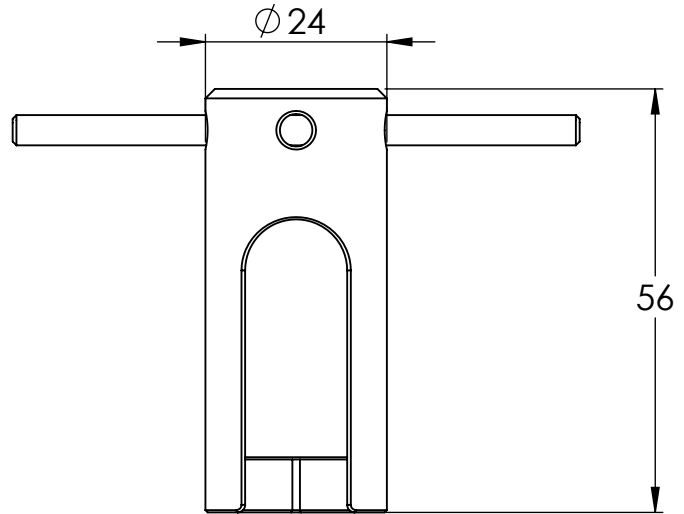

3/8" SQUARE DRIVE

18.30  
(For plugs with  
18mm hexes)