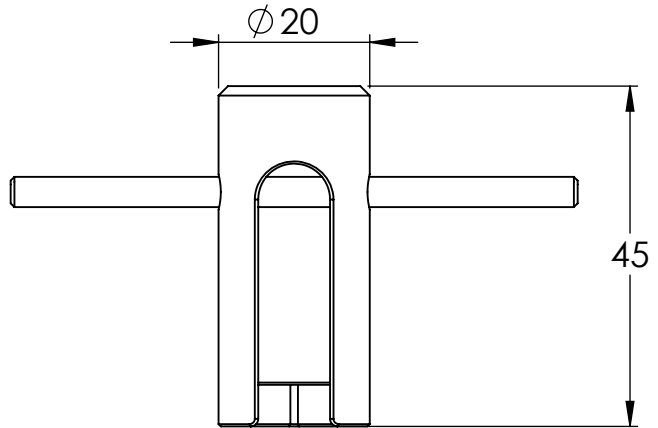

1/4" SQUARE DRIVE

14.30
(For plugs with
14mm hexes)