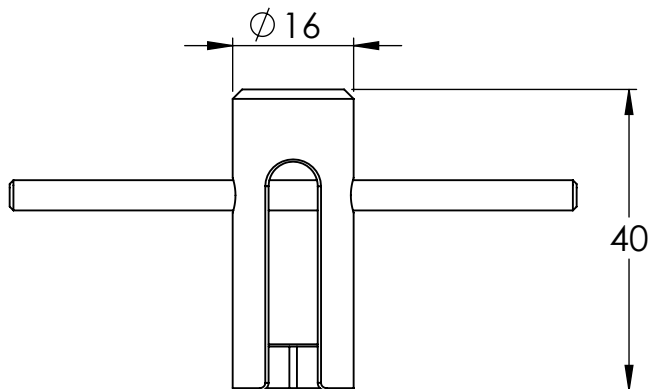

1/4" SQUARE DRIVE

11.30
(For plugs with
11mm hexes)