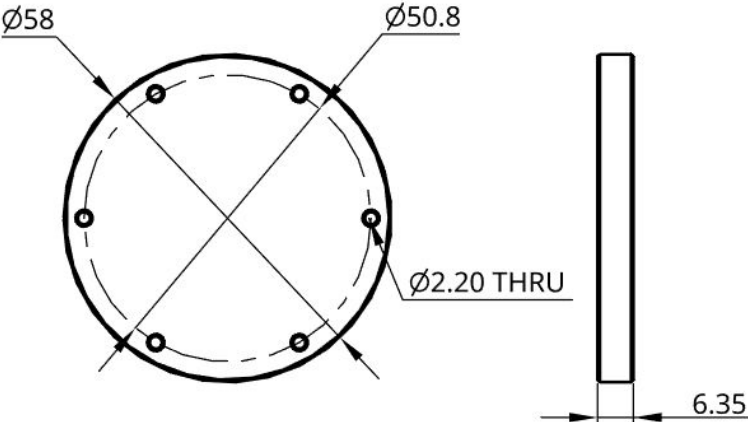

WTE2 LOCKING Series

WTE2-M-LOCKING-FLANGE-CAP-BLANK-R1

WTE2-M-LOCKING-FLANGE-CAP-2-HOLE-R1

WTE2-M-LOCKING-FLANGE-CAP-4-HOLE-R1

*Holes are counterbored for any M10 penetrator

WTE2-P-END-CAP-R2

WTE2-ASM-DOME-R1