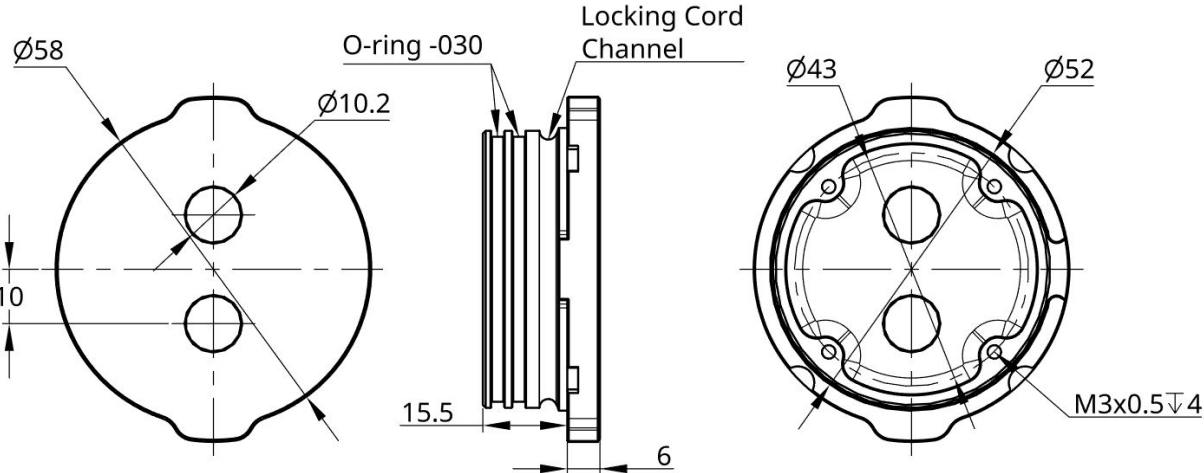

WTE2 LOCKING Series

WTE2-M-LOCKING-FLANGE-CAP-BLANK-R1

WTE2-M-LOCKING-FLANGE-CAP-2-HOLE-R1

WTE2-M-LOCKING-FLANGE-CAP-4-HOLE-R1

*Holes are counterbored for any M10 penetrator

WTE2-P-END-CAP-R2

WTE2-ASM-DOME-R1