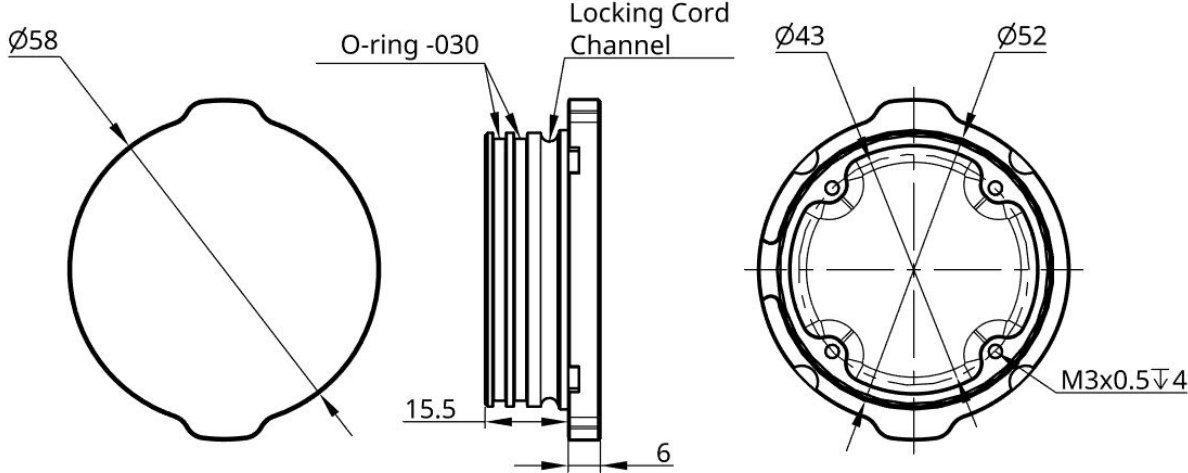

WTE2 LOCKING Series

WTE2-M-LOCKING-FLANGE-CAP-BLANK-R1

WTE2-M-LOCKING-FLANGE-CAP-2-HOLE-R1

WTE2-M-LOCKING-FLANGE-CAP-4-HOLE-R1

*Holes are counterbored for any M10 penetrator

WTE2-P-END-CAP-R2

WTE2-ASM-DOME-R1