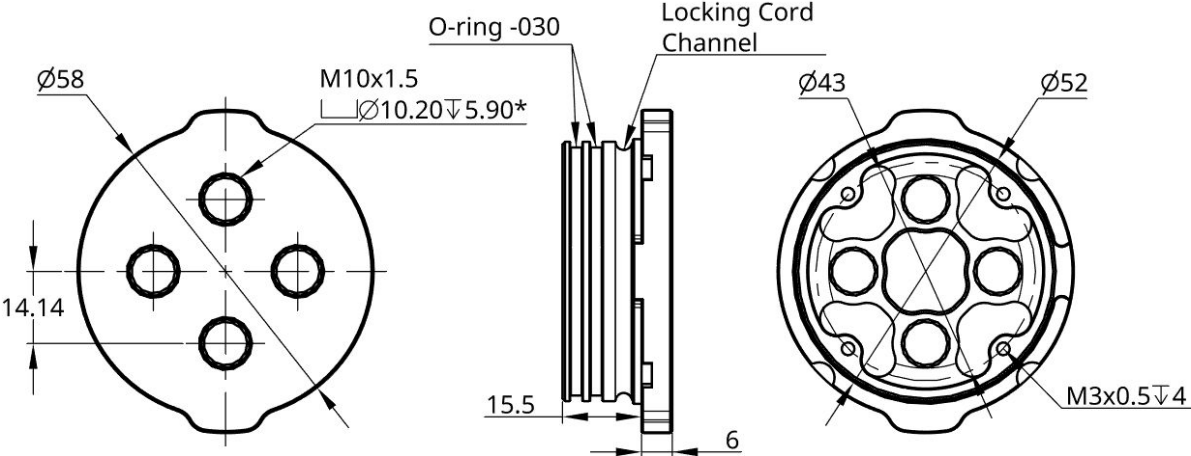

WTE2 LOCKING Series

WTE2-M-LOCKING-FLANGE-CAP-BLANK-R1

WTE2-M-LOCKING-FLANGE-CAP-2-HOLE-R1

WTE2-M-LOCKING-FLANGE-CAP-4-HOLE-R1

*Holes are counterbored for any M10 penetrator

WTE2-P-END-CAP-R2

WTE2-ASM-DOME-R1