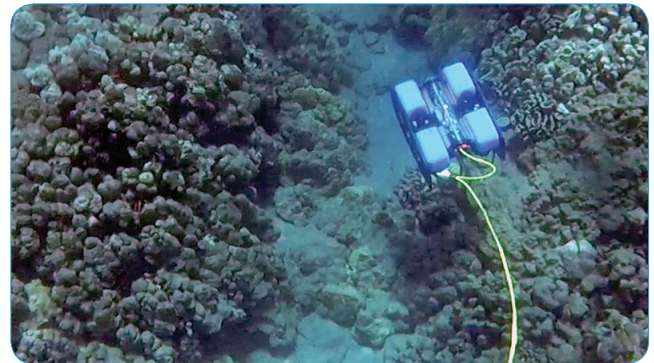

Blue Robotics BlueROV2 Technical Specifications

Revision 10/16

Physical

Length	457 mm	18 in
Width	338 mm	13.3 in
Height	254 mm	10 in
Weight in Air <i>(with Ballast)</i>	10-11 kg	22-24 lb
Weight in Air <i>(without Ballast)</i>	9-10 kg	20-22 lb
Net Buoyancy <i>(with Ballast)</i>	0.2 kg	0.5 lb
Net Buoyancy <i>(without Ballast)</i>	1.4 kg	3 lb
Watertight Enclosure Inner Diameter	102 mm	4 in
Watertight Enclosure Inner Length	298 mm	11.75 in
Cable Penetrator Holes	14 x 10 mm	14 x 0.4 in
Construction	HDPE frame, aluminum flanges/end cap, & acrylic tubes	
Main Tube <i>(Electronics Enclosure)</i>	Blue Robotics 4" Series w/ aluminum end caps	
Battery Tube	Blue Robotics 3" Series w/ aluminum end caps	
Buoyancy Foam	R-3318 urethane foam rated to 210 m	
Ballast Weight	6 x 200 g coated lead weights	
Battery Connector	XT90	

Performance

Maximum Rated Depth	100 m	330 ft
Maximum Tested Depth <i>(so far)</i>	130 m	425 ft
Maximum Forward Speed	1 m/s	2 knots
Thrusters	Blue Robotics T200	
ESC	Blue Robotics Basic 30A ESC	
Thruster Configuration	6 thrusters	
	- 4 Vectored	
	- 2 Vertical	
Forward Bollard Thrust	14 kgf	30 lbf
Vertical Bollard Thrust	9 kgf	20 lbf
Lateral Bollard Thrust	14 kgf	30 lbf

Tether

Diameter	7.6 mm	0.30 in
Length	25-300 m	80-980 ft
Working Strength	45 kgf	100 lbf
Breaking Strength	160 kgf	350 lbf
Strength Member	Kevlar with waterblock	
Buoyancy in Freshwater	Neutral	
Buoyancy in Saltwater	Slightly positive	
Conductors	4 twisted pairs, 26 AWG	