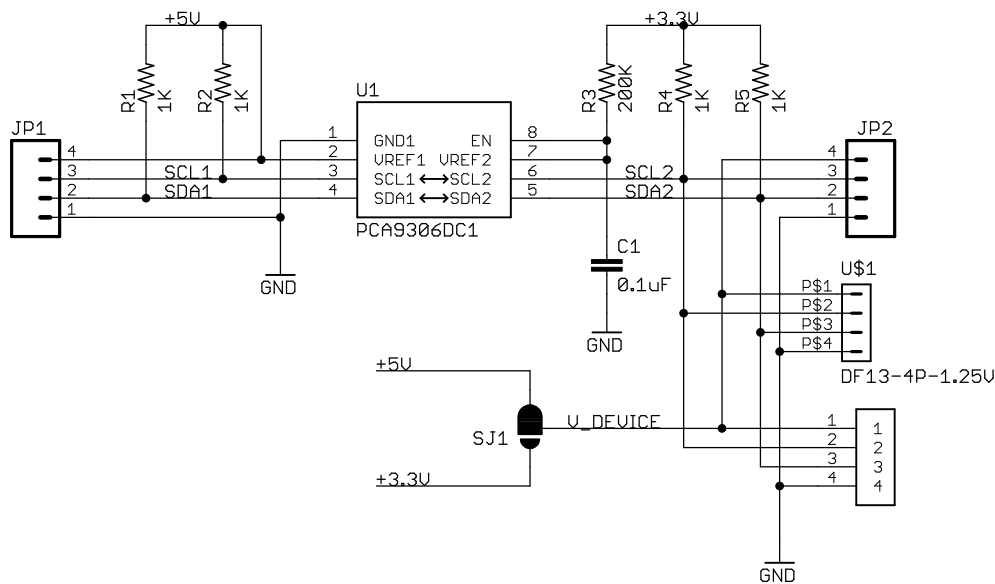

BlueRobotics

Blue Robotics

I2C-Level-Converter

Date: 11/16/2016 9:57 AM

Sheet: 1/1