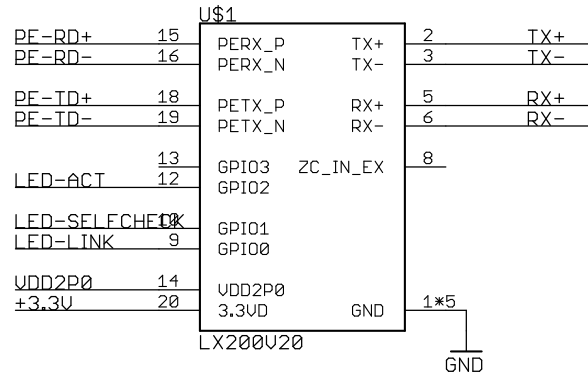

HomePlug/IEEE1901 Module

Connector: NPPN201BFLC-RC

Jack with Magnetics

Fathom-X
LX200U20, 8P8C-MAG, and PL Transformer

Date: 3/31/16 8:39 AM

Sheet: 1/2

 Blue Robotics	
Fathom-X Connectors and Power	
Date: 3/31/16 8:39 AM	Sheet: 2/2