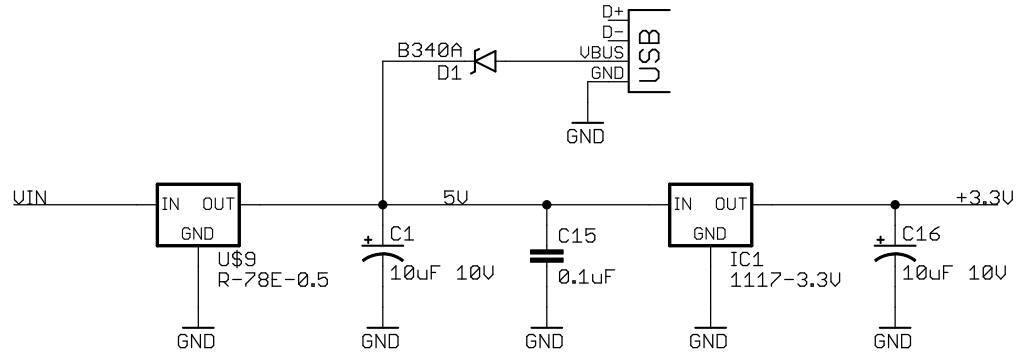

HomePlug/IEEE1901 Module

Connector: NPPN201BFLC-RC

Jack with Magnetics

Fathom-X
LX200U20, 8P8C-MAG, and PL Transformer

Date: 3/31/16 8:39 AM

Sheet: 1/2

 Blue Robotics	
Fathom-X Connectors and Power	
Date: 3/31/16 8:39 AM	Sheet: 2/2