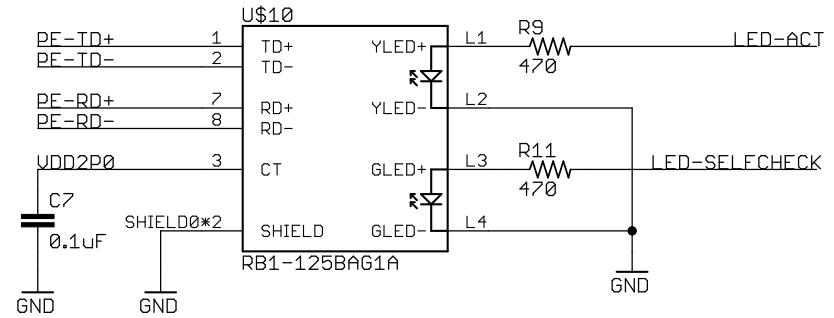

HomePlug/IEEE1901 Module

Connector: NPPN201BFLC-RC

Jack with Magnetics

Fathom-X
LX200U20, 8P8C-MAG, and PL Transformer

Date: 3/31/16 8:39 AM

Sheet: 1/2

 Blue Robotics	
Fathom-X Connectors and Power	
Date: 3/31/16 8:39 AM	Sheet: 2/2