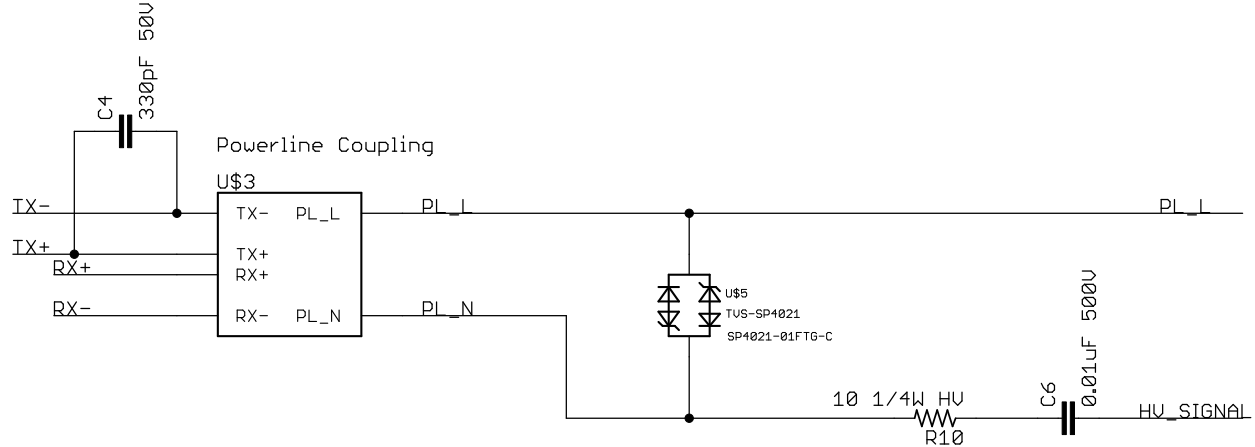

HomePlug/IEEE1901 Module

Connector: NPPN201BFLC-RC

Jack with Magnetics

Fathom-X
LX200U20, 8P8C-MAG, and PL Transformer

Date: 3/31/16 8:39 AM

Sheet: 1/2

 Blue Robotics	
Fathom-X Connectors and Power	
Date: 3/31/16 8:39 AM	Sheet: 2/2