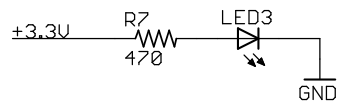

HomePlug/IEEE1901 Module

Connector: NPPN201BFLC-RC

Jack with Magnetics

Fathom-X
LX200U20, 8P8C-MAG, and PL Transformer

Date: 3/31/16 8:39 AM

Sheet: 1/2

 Blue Robotics	
Fathom-X Connectors and Power	
Date: 3/31/16 8:39 AM	Sheet: 2/2